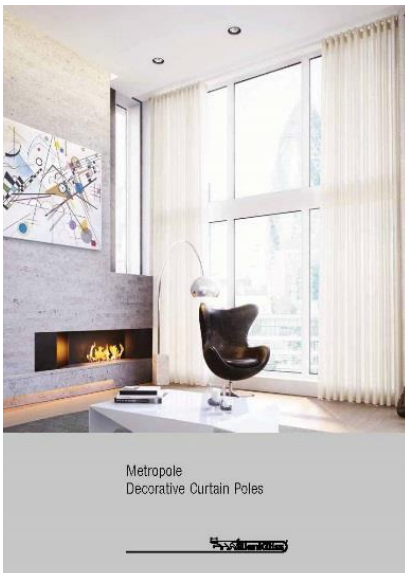

**Metropole Cord Operated
With Walnut Fused Barrel**

To find out more about the latest improvements and to see the extensive range of colours, sizes and decorative finials visit www.silentgliss.co.uk, or email info@silentgliss.co.uk and request a copy of the new brochure.

Press information: samshervill@silentgliss.co.uk