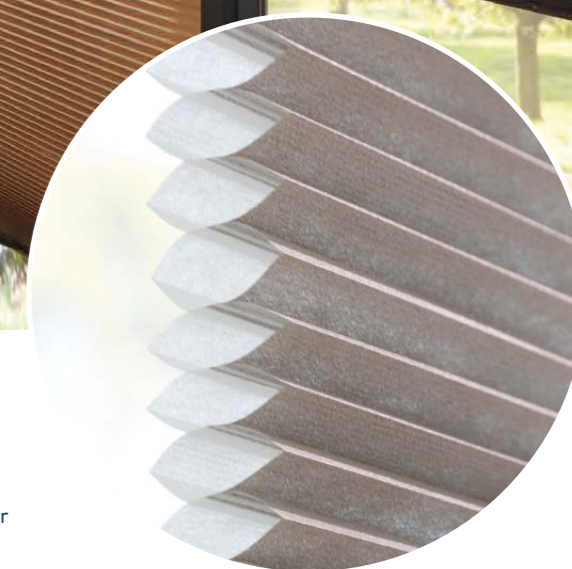

HONEYCOMB FORM FOR INTERIOR CLIMATE AND ACOUSTICS

DUETTE® honeycomb pleated blinds are proven to help regulate interior heat levels in both summer and winter with the added benefit of improving room acoustics.

The wide choice of fabric transparencies allows a range of applications from room darkening for bedrooms, a soft uniform light in living areas, even managing glare at workstations.