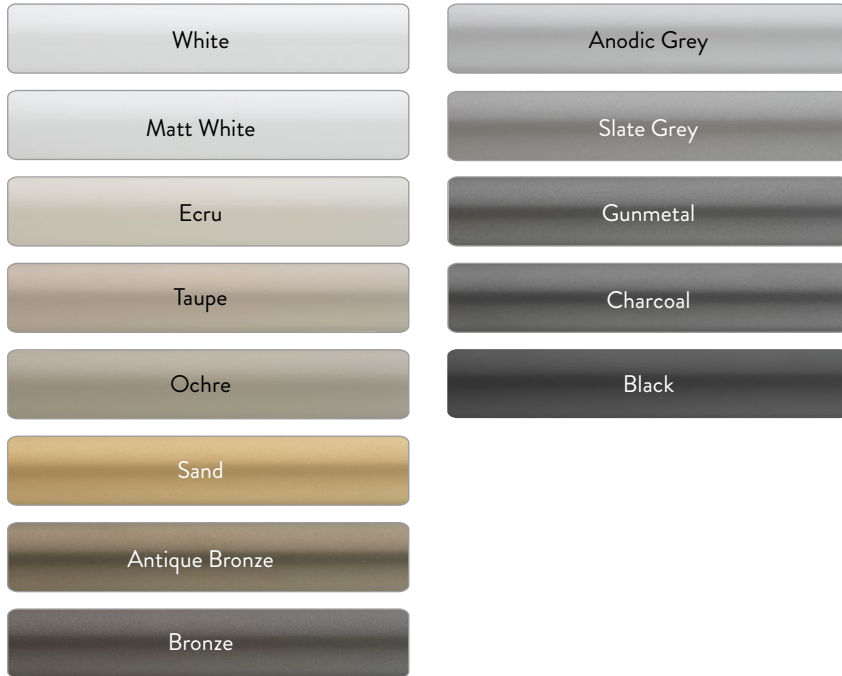

 SilentGliss

MOTORISED METROPOLE

38mm Metropole in antique bronze with Ellipse finials. Wall fitted with Fillet brackets. Wave curtain using Oscurante.

Metropole – motorised

A new era in motorised curtain poles. Motorised Metropole combines the visual elegance of a decorative curtain pole with the performance of advanced motorisation for smooth, silent and powerful operation.

The elegant 38mm profile is available in 13 colours and complemented by a collection of endcaps and finials to suit both contemporary and traditional interiors.

Choose from a range of intuitive control options, including wall switches, handsets, app, and smart home integration.

38mm motorised Metropole in antique bronze with Ellipse finials. Wall fitted with Fillet brackets. Wave curtain using Oscurante.

Motorised curtain pole

13 COLOURS

POLE DIAMETER

Ø38mm

BRACKETS

Full range

BENDING