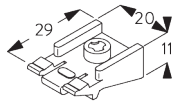

SG 3176
Bracket

SG 10277
Pan head screw M4x12