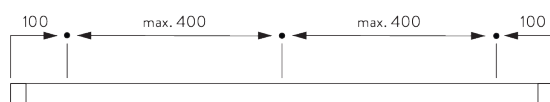

FITTING

A. FITTING INFORMATION

Fixing points

For detailed fitting information, visit the Silent Gliss website.