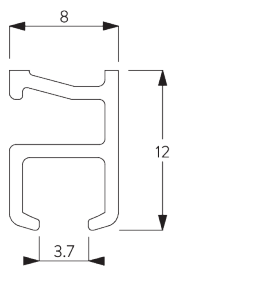

## A. PROFILE

Profile and bending information

SG 1090p

Profile

Radius:  
✓ 6 cm, 10 cm