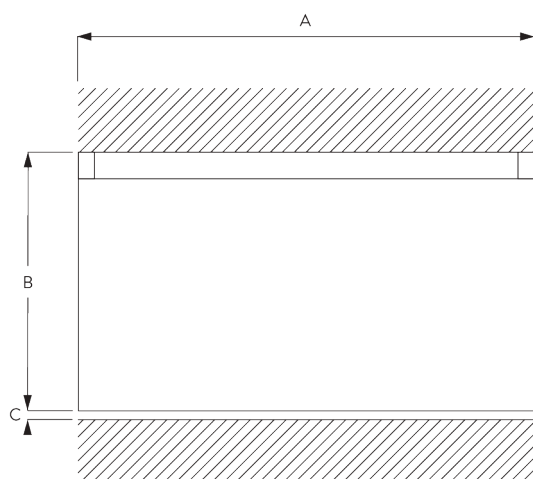

## A. PROFILE

Profile and bending information

SG 1090p

Profile

Radius:  
✓ 6 cm, 10 cm

## B. HOW TO MEASURE

A: System width

B: System height

C: Distance between floor and fabric