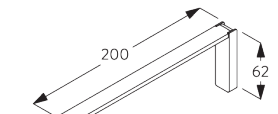

SG 11205
Smart Fix 200 mm