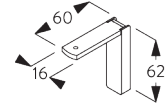

**Square Smart Fix SG 11210 - SG 11214 and
bracket SG 3603:**
Screw SG 10492 (M4x8) needed.

Smart Fix	X mm
SG 11200 / SG 11210	80
SG 11201 / SG 11211	100
SG 11202 / SG 11212	120
SG 11203 / SG 11213	140
SG 11204 / SG 11214	170
SG 11154	130-158
SG 11155	160-188
SG 11156	210-238

Universal Smart Fix SG 11154 - SG 11156 and bracket SG 3603:

Screw SG 10277 (M4x12) needed.

SG 3603

Bracket

SG 10277

Pan head screw M4x12

SG 10492

Pan head screw M4x8