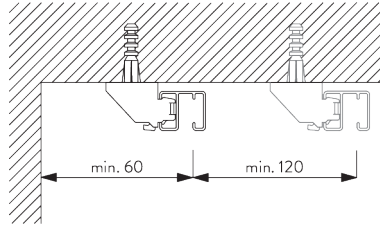

B. HOW TO MEASURE

A: System width

B: System height

C: Distance between floor and fabric

C. SPECIFICATION TEXT

Silent Gliss SG 1280 Hand Operated Curtain Track System. Comprises aluminium profile SG 1280 supplied made to measure in powder coated white, with 2 end covers SG 3985. Face fixed with nylon bracket SG 3630 / SG 3655 / SG 3660 / SG Smart Fix / top fixed with nylon bracket 3603 at max. 600 mm centres.

FITTING

A. FITTING INFORMATION

Fixing Points

For detailed fitting information, visit the [Silent Gliss website](#).

B. CEILING FITTING

Bracket SG 3603

SG 3603
Bracket

C. WALL FITTING

Universal brackets SG 3630, SG 3655, SG 3660

SG 3630
Bracket 35 mm

SG 3655
Bracket 50 mm

SG 3660
Bracket 65 mm

Bracket	X mm
SG 3630	42
SG 3655	57
SG 3660	72

Smart Fix

Smart Fix SG 11200 - SG 11204 and bracket SG 3603:
Screw SG 10492 (M4x8) needed.