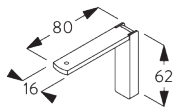

SG 11201

Smart Fix 80 mm