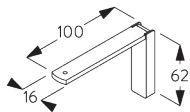

SG 11202

Smart Fix 100 mm