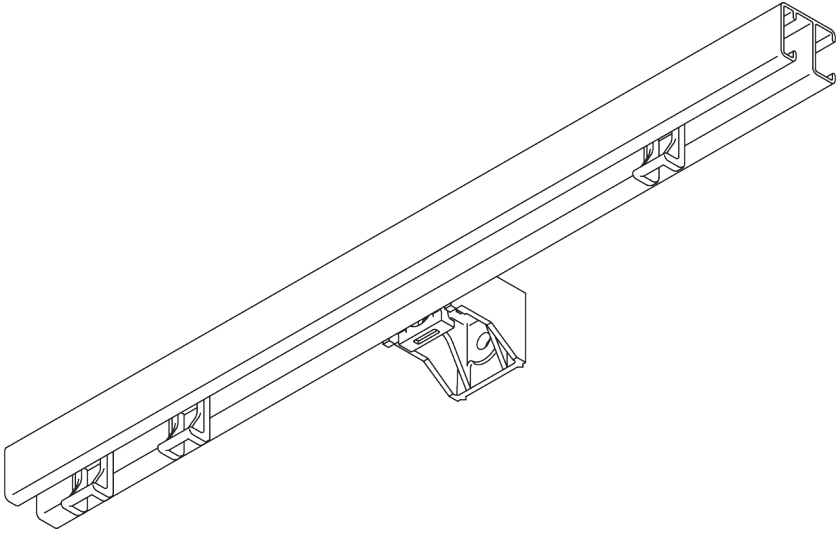

SG 1280

PRODUCT INFORMATION

- **Operation:** hand
- **Range:** M - L
- **Fitting:** ceiling, wall
- **Colours:** white RAL 9016; special colours or anodised aluminum possible
- **Fabrics:** refer to Silent Gliss fabric collection

Features:

- Bendable

SYSTEM SPECIFICATIONS

A. PROFILE

Profile and bending information

SG 1280p

Profile

Radius:
✓ 15 cm, 20 cm

B. HOW TO MEASURE

A: System width

B: System height

C: Distance between floor and fabric

C. SPECIFICATION TEXT

Silent Gliss SG 1280 Hand Operated Curtain Track System. Comprises aluminium profile SG 1280 supplied made to measure in powder coated white, with 2 end covers SG 3985. Face fixed with nylon bracket SG 3630 / SG 3655 / SG 3660 / SG Smart Fix / top fixed with nylon bracket 3603 at max. 600 mm centres.