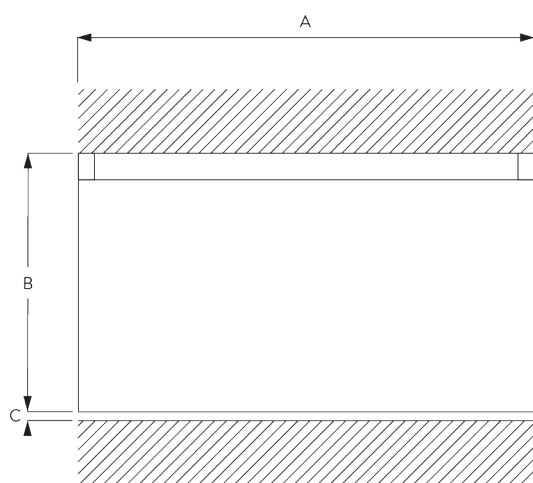

SG 1280

PRODUCT INFORMATION

- **Operation:** hand
- **Range:** M - L
- **Fitting:** ceiling, wall
- **Colours:** white RAL 9016; special colours or anodised aluminum possible
- **Fabrics:** refer to Silent Gliss fabric collection

Features:

- Bendable

SYSTEM SPECIFICATIONS

A. PROFILE

Profile and bending information

SG 1280p

Profile

Radius:
✓ 15 cm, 20 cm

B. HOW TO MEASURE

A: System width

B: System height

C: Distance between floor and fabric

C. SPECIFICATION TEXT

Silent Gliss SG 1280 Hand Operated Curtain Track System. Comprises aluminium profile SG 1280 supplied made to measure in powder coated white, with 2 end covers SG 3985. Face fixed with nylon bracket SG 3630 / SG 3655 / SG 3660 / SG Smart Fix / top fixed with nylon bracket 3603 at max. 600 mm centres.