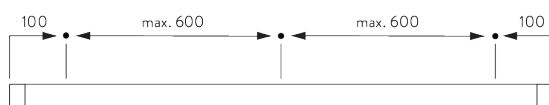

FITTING

A. FITTING INFORMATION

Fixing Points

For detailed fitting information, visit the [Silent Gliss website](#).