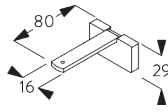

Universal Smart Fix SG 11154 - SG 11156 and bracket SG 3603:

Screw SG 10277 (M4x12) needed.

SG 3603

Bracket

SG 10277

Pan head screw M4x12

SG 10492

Pan head screw M4x8

SG 11200

Smart Fix 60 mm

SG 11201

Smart Fix 80 mm

SG 11202

Smart Fix 100 mm

SG 11203

Smart Fix 120 mm

SG 11204

Smart Fix 150 mm

SG 11210

Square Smart Fix 60 mm

SG 11211

Square Smart Fix 80 mm

SG 11212

Square Smart Fix 100 mm