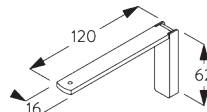

Universal Smart Fix SG 11154 - SG 11156 and bracket SG 3603:

Screw SG 10277 (M4x12) needed.

SG 3603

Bracket

SG 10277

Pan head screw M4x12

SG 10492

Pan head screw M4x8

SG 11200

Smart Fix 60 mm

SG 11201

Smart Fix 80 mm

SG 11202

Smart Fix 100 mm

SG 11203

Smart Fix 120 mm

SG 11204

Smart Fix 150 mm

SG 11210

Square Smart Fix 60 mm

SG 11211

Square Smart Fix 80 mm

SG 11212

Square Smart Fix 100 mm