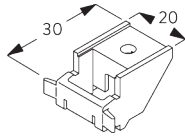

SG 3603

Bracket

SG 10277

Pan head screw M4x12

SG 10492

Pan head screw M4x8