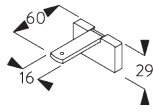

Universal Smart Fix SG 11154 - SG 11156 and bracket SG 3603:

Screw SG 10277 (M4x12) needed.

SG 3603

Bracket

SG 10277

Pan head screw M4x12

SG 10492

Pan head screw M4x8

SG 11200

Smart Fix 60 mm

SG 11201

Smart Fix 80 mm

SG 11202

Smart Fix 100 mm

SG 11203

Smart Fix 120 mm

SG 11204

Smart Fix 150 mm

SG 11210

Square Smart Fix 60 mm

SG 11211

Square Smart Fix 80 mm

SG 11212

Square Smart Fix 100 mm