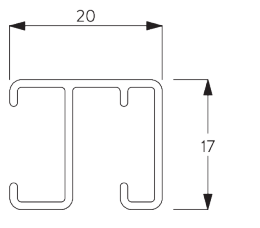

SG 1280

PRODUCT INFORMATION

- **Operation:** hand
- **Range:** M - L
- **Fitting:** ceiling, wall
- **Colours:** white RAL 9016; special colours or anodised aluminum possible
- **Fabrics:** refer to Silent Gliss fabric collection

Features:

- Bendable

SYSTEM SPECIFICATIONS

A. PROFILE

Profile and bending information

SG 1280p

Profile

Radius:
✓ 15 cm, 20 cm

B. HOW TO MEASURE

A: System width

B: System height

C: Distance between floor and fabric

C. SPECIFICATION TEXT

Silent Gliss SG 1280 Hand Operated Curtain Track System. Comprises aluminium profile SG 1280 supplied made to measure in powder coated white, with 2 end covers SG 3985. Face fixed with nylon bracket SG 3630 / SG 3655 / SG 3660 / SG Smart Fix / top fixed with nylon bracket 3603 at max. 600 mm centres.