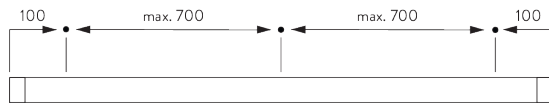

FITTING

A. FITTING INFORMATION

For detailed fitting information, visit the Silent Gliss website.

Fixing points