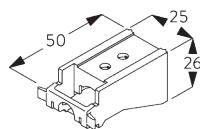

FITTING

A. FITTING INFORMATION

For detailed fitting information, visit the Silent Gliss website.

Fixing points

B. CEILING FITTING

Bracket SG 3603

SG 3603

Bracket

C. WALL FITTING

Bracket SG 3655, SG 3660

SG 3655

Bracket 50 mm

SG 3660

Bracket 65 mm

Bracket	X mm
SG 3655	58
SG 3660	73

Smart Fix