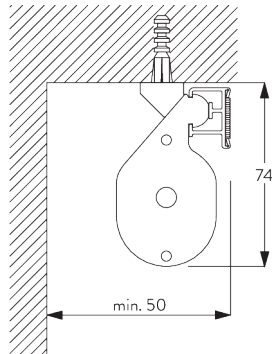

- 5-to-1 gear drive
- Bead chain

SYSTEM SPECIFICATIONS

A. SYSTEM DIMENSIONS

4 m

6 m

8 kg

24 m²

B. PROFILE

Profile Information

SG 2211

Velcro profile

SG 2005

Bottom bar 40x5 mm

C. HOW TO MEASURE

A: System width

B: System height

FITTING

A. FITTING INFORMATION

For detailed fitting information, visit the Silent Gliss website.

Fixing points

B. CEILING FITTING

Bracket SG 3603

SG 3603

Bracket

C. WALL FITTING

Bracket SG 3655, SG 3660

SG 3655

Bracket 50 mm

SG 3660

Bracket 65 mm

Bracket	X mm
SG 3655	58
SG 3660	73

Smart Fix