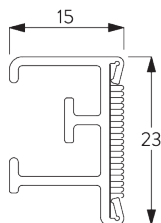

- 5-to-1 gear drive
- Bead chain

SYSTEM SPECIFICATIONS

A. SYSTEM DIMENSIONS

4 m

6 m

8 kg

24 m²

B. PROFILE

Profile Information

SG 2211

Velcro profile

SG 2005

Bottom bar 40x5 mm

C. HOW TO MEASURE

A: System width

B: System height

C: Chain height

D: Safety retainer SG 10731 min. 150 cm above floor

D. SPECIFICATION

TEXT

Silent Gliss SG 2120 Chain Operated Roman Blind Headrail System. Comprises headrail SG 2211 made to measure in SAA finish with bonded hook and loop insert, take up reels SG 2081, drawing tape SG 2163. And metal operating bead chain SG 4845. Left / right hand side operation via gear drive set SG 2049. Wall fix with brackets SG 3630 / top fix with brackets SG 3603. If supplied with made up blind from Silent Gliss fabric collection includes child safe breakaway components SG31624 bottom bar set, SG 3069 rod cover (hard / semi hard fold makeup), SG 3165 / 3166 ring (soft fold make-up). Compliant to Child Safety legislation EN 13120.