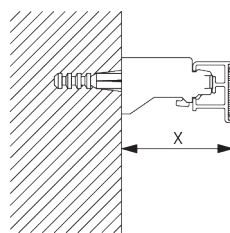

Profile Information

SG 2211

Velcro profile

SG 2005

Bottom bar 40x5 mm

C. HOW TO MEASURE

A: System width

B: System height

C: Chain height

D: Safety retainer SG 10731 min. 150 cm above floor

D. SPECIFICATION TEXT

Silent Gliss SG 2120 Chain Operated Roman Blind Headrail System. Comprises headrail SG 2211 made to measure in SAA finish with bonded hook and loop insert, take up reels SG 2081, drawing tape SG 2163. And metal operating bead chain SG 4845. Left / right hand side operation via gear drive set SG 2049. Wall fix with brackets SG 3630 / top fix with brackets SG 3603. If supplied with made up blind from Silent Gliss fabric collection includes child safe breakaway components SG31624 bottom bar set, SG 3069 rod cover (hard / semi hard fold makeup), SG 3165 / 3166 ring (soft fold make-up). Compliant to Child Safety legislation EN 13120.

FITTING

A. FITTING INFORMATION

For detailed fitting information, visit the Silent Gliss website.

Fixing points

B. CEILING FITTING

Bracket SG 3603

SG 3603
Bracket

C. WALL FITTING

Bracket SG 3655, SG 3660

Bracket	X mm
SG 3655	58
SG 3660	73

SG 3655
Bracket 50 mm

SG 3660
Bracket 65 mm

Smart Fix

Smart Fix SG 11200 - SG 11205 and bracket SG 3603:
Screw SG 10492 (M4x8) needed.

Square Smart Fix SG 11210 - SG 11215 and bracket SG 3603:
Screw SG 10492 (M4x8) needed.