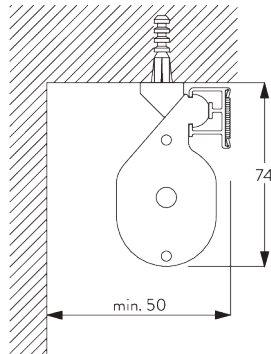

- 5-to-1 gear drive
- Stainless steel bead chain

SYSTEM SPECIFICATIONS

A. SYSTEM DIMENSIONS

4 m

6 m

8 kg

24 m²

B. PROFILE

Profile Information

SG 2211

Velcro profile

SG 2005

Bottom bar 40x5 mm

C. HOW TO MEASURE

A: System width

B: System height

FITTING

A. FITTING INFORMATION

For detailed fitting information, visit the Silent Gliss website.

Fixing points

B. CEILING FITTING

Bracket SG 3603

SG 3603
Bracket

C. WALL FITTING

Bracket SG 3655, SG 3660

Bracket	X mm
SG 3655	58
SG 3660	73

SG 3655
Bracket 50 mm

SG 3660
Bracket 65 mm

Smart Fix

Smart Fix SG 11200 - SG 11205 and bracket SG 3603:
Screw SG 10492 (M4x8) needed.

Square Smart Fix SG 11210 - SG 11215 and bracket SG 3603:
Screw SG 10492 (M4x8) needed.