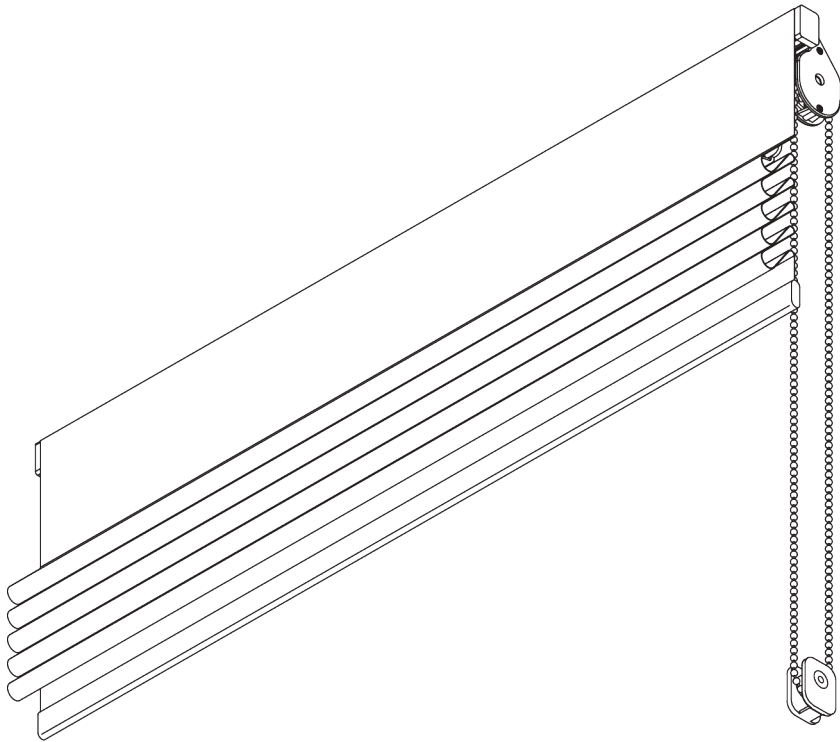

SG 2120

PRODUCT INFORMATION

- **Operation:** chain
- **Range:** L
- **Fitting:** ceiling, wall
- **Colours:** white RAL 9016, anodised aluminum
- **Fabrics:** refer to Silent Gliss fabric collection

Features:

- 5-to-1 gear drive
- Bead chain

SYSTEM SPECIFICATIONS

A. SYSTEM DIMENSIONS

4 m

6 m

8 kg

24 m²

B. PROFILE

Profile Information

SG 2211

Velcro profile

SG 2005

Bottom bar 40x5 mm

C. HOW TO MEASURE

A: System width

B: System height

C: Chain height

D: Safety retainer SG 10731 min. 150 cm above floor

D. SPECIFICATION

TEXT

Silent Gliss SG 2120 Chain Operated Roman Blind Headrail System. Comprises headrail SG 2211 made to measure in SAA finish with bonded hook and loop insert, take up reels SG 2081, drawing tape SG 2163. And metal operating bead chain SG 4845. Left / right hand side operation via gear drive set SG 2049. Wall fix with brackets SG 3630 / top fix with brackets SG 3603. If supplied with made up blind from Silent Gliss fabric collection includes child safe breakaway components SG31624 bottom bar set, SG 3069 rod cover (hard / semi hard fold makeup), SG 3165 / 3166 ring (soft fold make-up). Compliant to Child Safety legislation EN 13120.