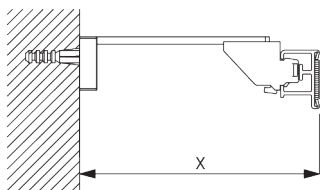

Bracket SG 3655, SG 3660

Bracket	X mm
SG 3655	58
SG 3660	73

SG 3655
Bracket 50 mm

SG 3660
Bracket 65 mm

Smart Fix

Smart Fix SG 11200 - SG 11205 and bracket SG 3603:
Screw SG 10492 (M4x8) needed.

Square Smart Fix SG 11210 - SG 11215 and bracket SG 3603:
Screw SG 10492 (M4x8) needed.

Universal Smart Fix 11154-11156 and bracket SG 3603:
Screw SG 10277 (M4x12) needed.

Smart Fix	X mm
SG 11200 / SG 11210	80
SG 11201 / SG 11211	100
SG 11202 / SG 11212	120
SG 11203 / SG 11213	140
SG 11204 / SG 11214	170
SG 11205 / SG 11215	220
SG 11154	132-160
SG 11155	162-190
SG 11156	212-240