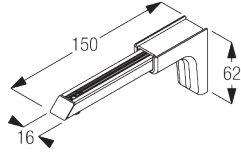

SG 3603
Bracket

SG 10277
Pan head screw M4x12

SG 10492
Pan head screw M4x8

SG 11200
Smart Fix 60 mm

SG 11201
Smart Fix 80 mm

SG 11202
Smart Fix 100 mm

SG 11203
Smart Fix 120 mm

SG 11204
Smart Fix 150 mm

SG 11205
Smart Fix 200 mm

SG 11210
Square Smart Fix 60 mm

SG 11211
Square Smart Fix 80 mm

SG 11212
Square Smart Fix 100 mm

SG 11213
Square Smart Fix 120 mm

SG 11214
Square Smart Fix 150 mm

SG 11215
Square Smart Fix 200 mm

SG 11154
Universal Smart Fix 120 mm

SG 11155
Universal Smart Fix 150 mm

SG 11156
Universal Smart Fix 200 mm

SYSTEM OPTIONS

A. FABRIC MAKE-UP

Type A - Softfold

- A: Child safety tape set SG 3166
- B: Set includes tape and child safety eyelet
- C: Tape SG 2163
- D: Child safety hook set SG 3164
- E: Hollow hem
- F: Bottom bar SG 2005

GENERAL NOTES

Dimensions

- Measurements are in mm except where indicated.
- Max. kg relates to fabric incl. accessories (bottom bars, cross rods, etc.).
- Stack size is typically 15-20% of system height.