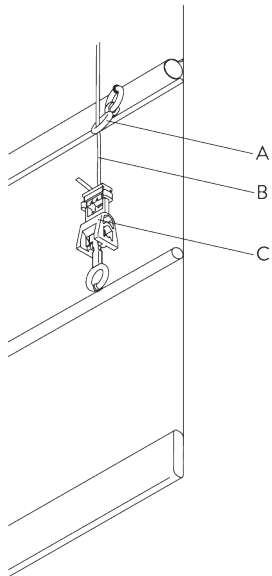

SG 11154
Universal Smart Fix 120 mm

SG 11155
Universal Smart Fix 150 mm

SG 11156
Universal Smart Fix 200 mm

SYSTEM OPTIONS

A. FABRIC MAKE-UP

Type A - Softfold

- A: Child safety tape set SG 3166
- B: Set includes tape and child safety eyelet
- C: Tape SG 2163
- D: Child safety hook set SG 3164
- E: Hollow hem
- F: Bottom bar SG 2005

Type B - Hardfold

- A: Tape SG 2136
- B: Rod SG 2135
- C: Child safety eyelet hard fold SG 3069
- D: Tape SG 2163
- E: Child safety hook set SG 3164

Type C - Hardfold

- A: Child safety eyelet set SG 3165
- B: Tape SG 2163
- C: Child safety hook set SG 3164