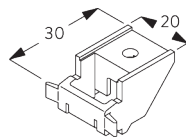

FITTING

A. FITTING INFORMATION

For detailed fitting information, visit the Silent Gliss website.

Fixing points

B. CEILING FITTING

Bracket SG 3603

SG 3603
Bracket

C. WALL FITTING

Bracket SG 3655, SG 3660

Bracket	X mm
SG 3655	58
SG 3660	73

SG 3655
Bracket 50 mm

SG 3660
Bracket 65 mm

Smart Fix

Smart Fix SG 11200 - SG 11205 and bracket SG 3603:
Screw SG 10492 (M4x8) needed.

Square Smart Fix SG 11210 - SG 11215 and bracket SG 3603:
Screw SG 10492 (M4x8) needed.