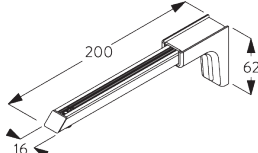

SG 3603
Bracket

SG 10277
Pan head screw M4x12

SG 10492
Pan head screw M4x8

SG 11200
Smart Fix 60 mm

SG 11201
Smart Fix 80 mm

SG 11202
Smart Fix 100 mm

SG 11203
Smart Fix 120 mm

SG 11204
Smart Fix 150 mm

SG 11205
Smart Fix 200 mm

SG 11210
Square Smart Fix 60 mm

SG 11211
Square Smart Fix 80 mm

SG 11212
Square Smart Fix 100 mm

SG 11213
Square Smart Fix 120 mm

SG 11214
Square Smart Fix 150 mm

SG 11215
Square Smart Fix 200 mm

SG 11154
Universal Smart Fix 120 mm

SG 11155
Universal Smart Fix 150 mm

SG 11156
Universal Smart Fix 200 mm

SYSTEM OPTIONS

A. FABRIC MAKE-UP

Type A - Softfold

- A: Child safety tape set SG 3166
- B: Set includes tape and child safety eyelet
- C: Tape SG 2163
- D: Child safety hook set SG 3164
- E: Hollow hem
- F: Bottom bar SG 2005