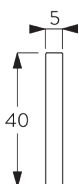

- 5-to-1 gear drive
- Bead chain

SYSTEM SPECIFICATIONS

A. SYSTEM DIMENSIONS

4 m

6 m

8 kg

24 m²

B. PROFILE

Profile Information

SG 2211

Velcro profile

SG 2005

Bottom bar 40x5 mm

C. HOW TO MEASURE

A: System width

B: System height