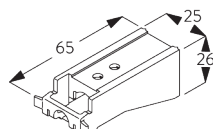

Profile Information

SG 2211

Velcro profile

SG 2005

Bottom bar 40x5 mm

C. HOW TO MEASURE

A: System width

B: System height

FITTING

A. FITTING INFORMATION

For detailed fitting information, visit the Silent Gliss website.

Fixing points

B. CEILING FITTING

Bracket SG 3603

SG 3603

Bracket

C. WALL FITTING

Bracket SG 3655, SG 3660

SG 3655

Bracket 50 mm

SG 3660

Bracket 65 mm

Bracket	X mm
SG 3655	58
SG 3660	73

Smart Fix