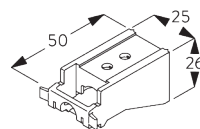

FITTING

A. FITTING INFORMATION

For detailed fitting information, visit the Silent Gliss website.

Fixing points

B. CEILING FITTING

Bracket SG 3603

SG 3603
Bracket

C. WALL FITTING

Bracket SG 3655, SG 3660

Bracket	X mm
SG 3655	58
SG 3660	73

SG 3655
Bracket 50 mm

SG 3660
Bracket 65 mm

Smart Fix

Smart Fix SG 11200 - SG 11205 and bracket SG 3603:
Screw SG 10492 (M4x8) needed.

Square Smart Fix SG 11210 - SG 11215 and bracket SG 3603:
Screw SG 10492 (M4x8) needed.