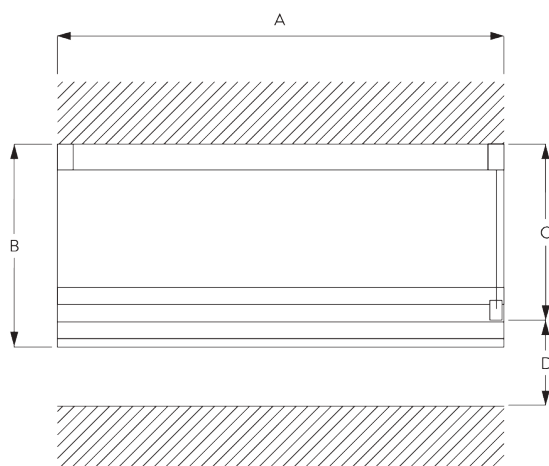

- 5-to-1 gear drive
- Bead chain

SYSTEM SPECIFICATIONS

A. SYSTEM DIMENSIONS

4 m

6 m

8 kg

24 m²

B. PROFILE

Profile Information

SG 2211

Velcro profile

SG 2005

Bottom bar 40x5 mm

C. HOW TO MEASURE

A: System width

B: System height

C: Chain height

D: Safety retainer SG 10731 min. 150 cm above floor

D. SPECIFICATION

TEXT

Silent Gliss SG 2120 Chain Operated Roman Blind Headrail System. Comprises headrail SG 2211 made to measure in SAA finish with bonded hook and loop insert, take up reels SG 2081, drawing tape SG 2163. And metal operating bead chain SG 4845. Left / right hand side operation via gear drive set SG 2049. Wall fix with brackets SG 3630 / top fix with brackets SG 3603. If supplied with made up blind from Silent Gliss fabric collection includes child safe breakaway components SG31624 bottom bar set, SG 3069 rod cover (hard / semi hard fold makeup), SG 3165 / 3166 ring (soft fold make-up). Compliant to Child Safety legislation EN 13120.