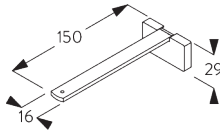

SG 3603
Bracket

SG 10277
Pan head screw M4x12

SG 10492
Pan head screw M4x8

SG 11200
Smart Fix 60 mm

SG 11201
Smart Fix 80 mm

SG 11202
Smart Fix 100 mm

SG 11203
Smart Fix 120 mm

SG 11204
Smart Fix 150 mm

SG 11205
Smart Fix 200 mm

SG 11210
Square Smart Fix 60 mm

SG 11211
Square Smart Fix 80 mm

SG 11212
Square Smart Fix 100 mm

SG 11213
Square Smart Fix 120 mm

SG 11214
Square Smart Fix 150 mm

SG 11215
Square Smart Fix 200 mm

SG 11154
Universal Smart Fix 120 mm

SG 11155
Universal Smart Fix 150 mm

SG 11156
Universal Smart Fix 200 mm

SYSTEM OPTIONS

A. FABRIC MAKE-UP

Type A - Softfold

- A: Child safety tape set SG 3166
- B: Set includes tape and child safety eyelet
- C: Tape SG 2163
- D: Child safety hook set SG 3164
- E: Hollow hem
- F: Bottom bar SG 2005