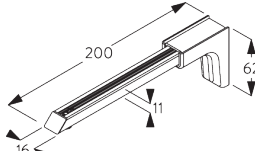

SG 3603
Bracket

SG 10277
Pan head screw M4x12

SG 10492
Pan head screw M4x8

SG 11200
Smart Fix 60 mm

SG 11201
Smart Fix 80 mm

SG 11202
Smart Fix 100 mm

SG 11203
Smart Fix 120 mm

SG 11204
Smart Fix 150 mm

SG 11205
Smart Fix 200 mm

SG 11210
Square Smart Fix 60 mm

SG 11211
Square Smart Fix 80 mm

SG 11212
Square Smart Fix 100 mm

SG 11213
Square Smart Fix 120 mm

SG 11214
Square Smart Fix 150 mm

SG 11215
Square Smart Fix 200 mm

SG 11154
Universal Smart Fix 120 mm

SG 11155
Universal Smart Fix 150 mm

SG 11156
Universal Smart Fix 200 mm

SYSTEM OPTIONS

A. FABRIC MAKE-UP

Type A - Softfold

- A: Child safety tape set SG 3166
- B: Set includes tape and child safety eyelet
- C: Tape SG 2163
- D: Child safety hook set SG 3164
- E: Hollow hem
- F: Bottom bar SG 2005