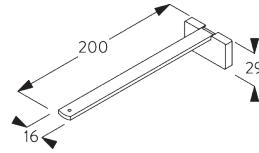

SG 3603
Bracket

SG 10277
Pan head screw M4x12

SG 10492
Pan head screw M4x8

SG 11200
Smart Fix 60 mm

SG 11201
Smart Fix 80 mm

SG 11202
Smart Fix 100 mm

SG 11203
Smart Fix 120 mm

SG 11204
Smart Fix 150 mm

SG 11205
Smart Fix 200 mm

SG 11210
Square Smart Fix 60 mm

SG 11211
Square Smart Fix 80 mm

SG 11212
Square Smart Fix 100 mm

SG 11213
Square Smart Fix 120 mm

SG 11214
Square Smart Fix 150 mm

SG 11215
Square Smart Fix 200 mm

SG 11154
Universal Smart Fix 120 mm

SG 11155
Universal Smart Fix 150 mm

SG 11156
Universal Smart Fix 200 mm

SYSTEM OPTIONS

A. FABRIC MAKE-UP

Type A - Softfold

- A: Child safety tape set SG 3166
- B: Set includes tape and child safety eyelet
- C: Tape SG 2163
- D: Child safety hook set SG 3164
- E: Hollow hem
- F: Bottom bar SG 2005