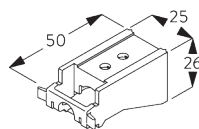

FITTING

A. FITTING INFORMATION

For detailed fitting information, visit the Silent Gliss website.

Fixing points

B. CEILING FITTING

Bracket SG 3603

SG 3603
Bracket

C. WALL FITTING

Bracket SG 3655, SG 3660

Bracket	X mm
SG 3655	58
SG 3660	73

SG 3655
Bracket 50 mm

SG 3660
Bracket 65 mm

Smart Fix

Smart Fix SG 11200 - SG 11205 and bracket SG 3603:
Screw SG 10492 (M4x8) needed.

Square Smart Fix SG 11210 - SG 11215 and bracket SG 3603:
Screw SG 10492 (M4x8) needed.