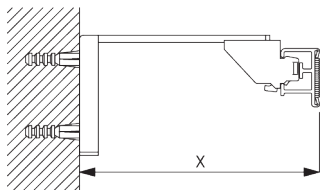

Bracket SG 3655, SG 3660

Bracket	X mm
SG 3655	58
SG 3660	73

SG 3655
Bracket 50 mm

SG 3660
Bracket 65 mm

Smart Fix

Smart Fix SG 11200 - SG 11205 and bracket SG 3603:
Screw SG 10492 (M4x8) needed.

Square Smart Fix SG 11210 - SG 11215 and bracket SG 3603:
Screw SG 10492 (M4x8) needed.

Universal Smart Fix 11154-11156 and bracket SG 3603:
Screw SG 10277 (M4x12) needed.

Smart Fix	X mm
SG 11200 / SG 11210	80
SG 11201 / SG 11211	100
SG 11202 / SG 11212	120
SG 11203 / SG 11213	140
SG 11204 / SG 11214	170
SG 11205 / SG 11215	220
SG 11154	132-160
SG 11155	162-190
SG 11156	212-240