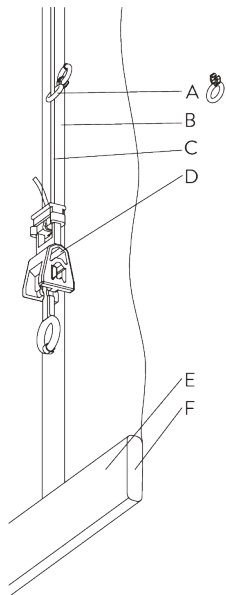

SG 11154
Universal Smart Fix 120 mm

SG 11155
Universal Smart Fix 150 mm

SG 11156
Universal Smart Fix 200 mm

SYSTEM OPTIONS

A. FABRIC MAKE-UP

Type A - Softfold

- A: Child safety tape set SG 3166
- B: Set includes tape and child safety eyelet
- C: Tape SG 2163
- D: Child safety hook set SG 3164
- E: Hollow hem
- F: Bottom bar SG 2005

Type B - Hardfold

- A: Tape SG 2136
- B: Rod SG 2135
- C: Child safety eyelet hard fold SG 3069
- D: Tape SG 2163
- E: Child safety hook set SG 3164

Type C - Hardfold

- A: Child safety eyelet set SG 3165
- B: Tape SG 2163
- C: Child safety hook set SG 3164

GENERAL NOTES

Dimensions

- Measurements are in mm except where indicated.
- Max. kg relates to fabric incl. accessories (bottom bars, cross rods, etc.).
- Stack size is typically 15-20% of system height.