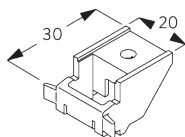

Bracket SG 3655, SG 3660

Bracket	X mm
SG 3655	58
SG 3660	73

SG 3655
Bracket 50 mm

SG 3660
Bracket 65 mm

Smart Fix

Smart Fix SG 11200 - SG 11205 and bracket SG 3603:
Screw SG 10492 (M4x8) needed.

Square Smart Fix SG 11210 - SG 11215 and bracket SG 3603:
Screw SG 10492 (M4x8) needed.

Universal Smart Fix 11154-11156 and bracket SG 3603:
Screw SG 10277 (M4x12) needed.

Smart Fix	X mm
SG 11200 / SG 11210	80
SG 11201 / SG 11211	100
SG 11202 / SG 11212	120
SG 11203 / SG 11213	140
SG 11204 / SG 11214	170
SG 11205 / SG 11215	220
SG 11154	132-160
SG 11155	162-190
SG 11156	212-240