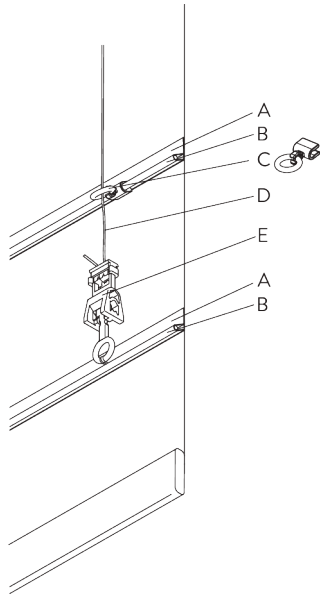

SG 11154
Universal Smart Fix 120 mm

SG 11155
Universal Smart Fix 150 mm

SG 11156
Universal Smart Fix 200 mm

SYSTEM OPTIONS

A. FABRIC MAKE-UP

Type A - Softfold

- A: Child safety tape set SG 3166
- B: Set includes tape and child safety eyelet
- C: Tape SG 2163
- D: Child safety hook set SG 3164
- E: Hollow hem
- F: Bottom bar SG 2005

Type B - Hardfold

- A: Tape SG 2136
- B: Rod SG 2135
- C: Child safety eyelet hard fold SG 3069
- D: Tape SG 2163
- E: Child safety hook set SG 3164

Type C - Hardfold

- A: Child safety eyelet set SG 3165
- B: Tape SG 2163
- C: Child safety hook set SG 3164