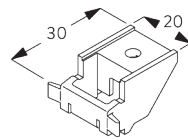

Profile Information

SG 2211

Velcro profile

SG 2005

Bottom bar 40x5 mm

C. HOW TO MEASURE

A: System width

B: System height

FITTING

A. FITTING INFORMATION

For detailed fitting information, visit the Silent Gliss website.

Fixing points

B. CEILING FITTING

Bracket SG 3603

SG 3603
Bracket

C. WALL FITTING

Bracket SG 3655, SG 3660

Bracket	X mm
SG 3655	58
SG 3660	73

SG 3655
Bracket 50 mm

SG 3660
Bracket 65 mm

Smart Fix

Smart Fix SG 11200 - SG 11205 and bracket SG 3603:
Screw SG 10492 (M4x8) needed.

Square Smart Fix SG 11210 - SG 11215 and bracket SG 3603:
Screw SG 10492 (M4x8) needed.