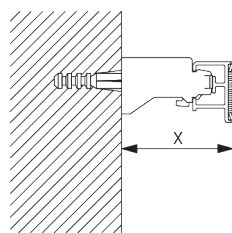

C. WALL FITTING

Bracket SG 3655, SG 3660

SG 3655

Bracket 50 mm