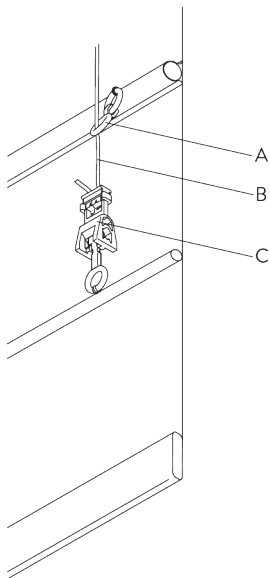

SG 11154
Universal Smart Fix 120 mm

SG 11155
Universal Smart Fix 150 mm

SG 11156
Universal Smart Fix 200 mm

SYSTEM OPTIONS

A. FABRIC MAKE-UP

Type A - Softfold

- A: Child safety tape set SG 3166
- B: Set includes tape and child safety eyelet
- C: Tape SG 2163
- D: Child safety hook set SG 3164
- E: Hollow hem
- F: Bottom bar SG 2005

Type B - Hardfold

- A: Tape SG 2136
- B: Rod SG 2135
- C: Child safety eyelet hard fold SG 3069
- D: Tape SG 2163
- E: Child safety hook set SG 3164

Type C - Hardfold

- A: Child safety eyelet set SG 3165
- B: Tape SG 2163
- C: Child safety hook set SG 3164

GENERAL NOTES

Dimensions

- Measurements are in mm except where indicated.
- Max. kg relates to fabric incl. accessories (bottom bars, cross rods, etc.).
- Stack size is typically 15-20% of system height.