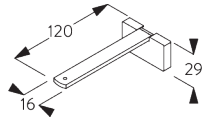

SG 3603
Bracket

SG 10277
Pan head screw M4x12

SG 10492
Pan head screw M4x8

SG 11200
Smart Fix 60 mm

SG 11201
Smart Fix 80 mm

SG 11202
Smart Fix 100 mm

SG 11203
Smart Fix 120 mm

SG 11204
Smart Fix 150 mm

SG 11205
Smart Fix 200 mm

SG 11210
Square Smart Fix 60 mm

SG 11211
Square Smart Fix 80 mm

SG 11212
Square Smart Fix 100 mm

SG 11213
Square Smart Fix 120 mm

SG 11214
Square Smart Fix 150 mm

SG 11215
Square Smart Fix 200 mm

SG 11154
Universal Smart Fix 120 mm

SG 11155
Universal Smart Fix 150 mm

SG 11156
Universal Smart Fix 200 mm

SYSTEM OPTIONS

A. FABRIC MAKE-UP

Type A - Softfold

- A: Child safety tape set SG 3166
- B: Set includes tape and child safety eyelet
- C: Tape SG 2163
- D: Child safety hook set SG 3164
- E: Hollow hem
- F: Bottom bar SG 2005