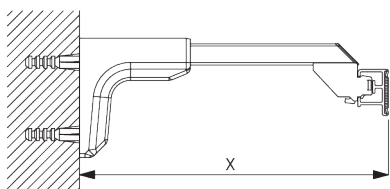

Bracket SG 3655, SG 3660

Bracket	X mm
SG 3655	58
SG 3660	73

SG 3655
Bracket 50 mm

SG 3660
Bracket 65 mm

Smart Fix

Smart Fix SG 11200 - SG 11205 and bracket SG 3603:
Screw SG 10492 (M4x8) needed.

Square Smart Fix SG 11210 - SG 11215 and bracket SG 3603:
Screw SG 10492 (M4x8) needed.

Universal Smart Fix 11154-11156 and bracket SG 3603:
Screw SG 10277 (M4x12) needed.

Smart Fix	X mm
SG 11200 / SG 11210	80
SG 11201 / SG 11211	100
SG 11202 / SG 11212	120
SG 11203 / SG 11213	140
SG 11204 / SG 11214	170
SG 11205 / SG 11215	220
SG 11154	132-160
SG 11155	162-190
SG 11156	212-240