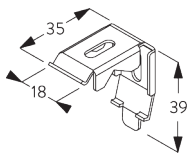

SG 2346
Bracket

C. WALL FITTING

Smart Fix

Smart Fix SG 11200 - SG 11205 and bracket SG 2302:
Screw SG 10395 (M4x6) needed.

Square Smart Fix SG 11210 - SG 11215 and bracket SG 2302:
Screw SG 10395 (M4x6) needed.

Universal Smart Fix SG 11154 - SG 11156 and bracket SG 2302:
Screw SG 10492 (M4x8) needed.

| Smart Fix | X mm |
|---------------------|---------|
| SG 11200 / SG 11210 | 71-79 |
| SG 11201 / SG 11211 | 91-99 |
| SG 11202 / SG 11212 | 111-119 |
| SG 11203 / SG 11213 | 131-139 |
| SG 11204 / SG 11214 | 161-164 |
| SG 11205 / SG 11215 | 211-219 |
| SG 11154 | 126-152 |
| SG 11155 | 156-182 |
| SG 11156 | 206-232 |