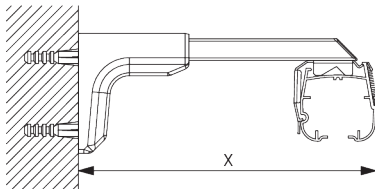

SG 2346
Bracket

C. WALL FITTING

Smart Fix

Smart Fix SG 11200 - SG 11205 and bracket SG 2302:
Screw SG 10395 (M4x6) needed.

Square Smart Fix SG 11210 - SG 11215 and bracket SG 2302:
Screw SG 10395 (M4x6) needed.

Universal Smart Fix SG 11154 - SG 11156 and bracket SG 2302:
Screw SG 10492 (M4x8) needed.

| Smart Fix | X mm |
|---------------------|---------|
| SG 11200 / SG 11210 | 71-79 |
| SG 11201 / SG 11211 | 91-99 |
| SG 11202 / SG 11212 | 111-119 |
| SG 11203 / SG 11213 | 131-139 |
| SG 11204 / SG 11214 | 161-164 |
| SG 11205 / SG 11215 | 211-219 |
| SG 11154 | 126-152 |
| SG 11155 | 156-182 |
| SG 11156 | 206-232 |