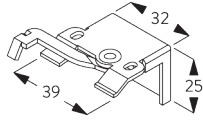

FITTING

A. FITTING INFORMATION

For detailed fitting information, visit the [Silent Gliss website](#).

Fixing points

B. CEILING FITTING

Bracket SG 2302

SG 2302
Bracket

Bracket SG 2346

SG 2346
Bracket

C. WALL FITTING

Smart Fix

Smart Fix SG 11200 - SG 11205 and bracket SG 2302:
Screw SG 10395 (M4x6) needed.

Square Smart Fix SG 11210 - SG 11215 and bracket SG 2302:
Screw SG 10395 (M4x6) needed.

Universal Smart Fix SG 11154 - SG 11156 and bracket SG 2302:
Screw SG 10492 (M4x8) needed.

| Smart Fix | X mm |
|---------------------|---------|
| SG 11200 / SG 11210 | 71-79 |
| SG 11201 / SG 11211 | 91-99 |
| SG 11202 / SG 11212 | 111-119 |
| SG 11203 / SG 11213 | 131-139 |
| SG 11204 / SG 11214 | 161-164 |
| SG 11205 / SG 11215 | 211-219 |
| SG 11154 | 126-152 |
| SG 11155 | 156-182 |
| SG 11156 | 206-232 |