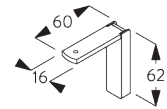

SG 2346
Bracket

C. WALL FITTING

Smart Fix

Smart Fix SG 11200 - SG 11205 and bracket SG 2302:
Screw SG 10395 (M4x6) needed.

Square Smart Fix SG 11210 - SG 11215 and bracket SG 2302:
Screw SG 10395 (M4x6) needed.

Universal Smart Fix SG 11154 - SG 11156 and bracket SG 2302:
Screw SG 10492 (M4x8) needed.

| Smart Fix | X mm |
|---------------------|---------|
| SG 11200 / SG 11210 | 71-79 |
| SG 11201 / SG 11211 | 91-99 |
| SG 11202 / SG 11212 | 111-119 |
| SG 11203 / SG 11213 | 131-139 |
| SG 11204 / SG 11214 | 161-164 |
| SG 11205 / SG 11215 | 211-219 |
| SG 11154 | 126-152 |
| SG 11155 | 156-182 |
| SG 11156 | 206-232 |

SG 2302
Bracket

SG 10395
Pan head screw M4x6

SG 10492
Pan head screw M4x8

SG 11200
Smart Fix 60 mm

SG 11201
Smart Fix 80 mm

SG 11202
Smart Fix 100 mm

SG 11203
Smart Fix 120 mm

SG 11204
Smart Fix 150 mm