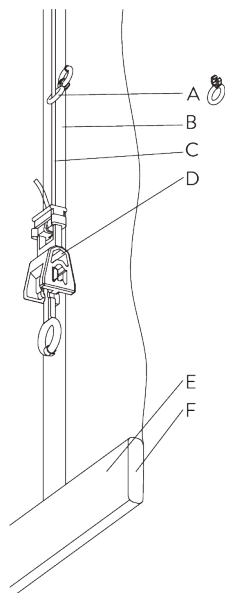

SG 11154
Universal Smart Fix 120 mm

SG 11155
Universal Smart Fix 150 mm

SG 11156
Universal Smart Fix 200 mm

SYSTEM OPTIONS

A. FABRIC MAKE-UP

Type A - Softfold

- A: Child safety tape set SG 3166
- B: Set includes tape and child safety eyelet
- C: Tape SG 2163
- D: Child safety hook set SG 3164
- E: Hollow hem
- F: Bottom bar SG 2005

Type B - Hardfold

- A: Tape SG 2136
- B: Rod SG 2135
- C: Child safety eyelet hard fold SG 3069
- D: Tape SG 2163
- E: Child safety hook set SG 3164

Type C - Hardfold

- A: Child safety eyelet set SG 3165
- B: Tape SG 2163
- C: Child safety hook set SG 3164

GENERAL NOTES

Dimensions

- Measurements are in mm except where indicated.
- Max. kg relates to fabric incl. accessories (bottom bars, cross rods, etc.).
- Stack size is typically 15-20% of system height.