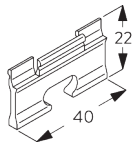

SG 5118
Wedge