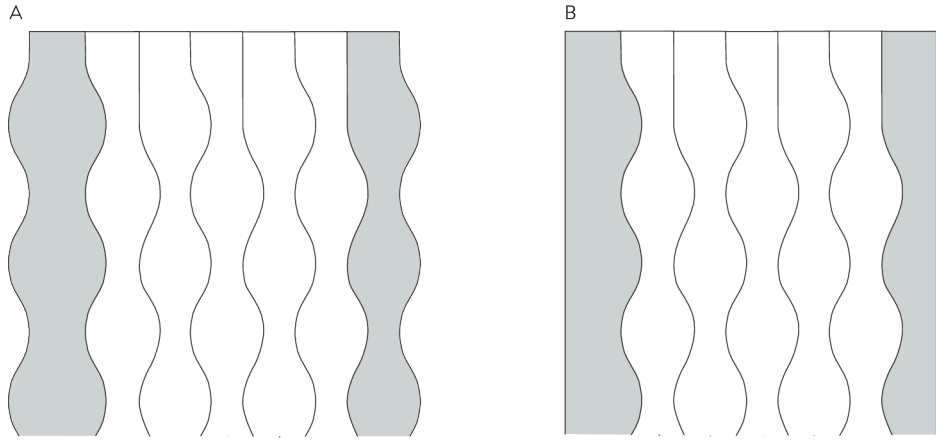

SG 11212
Square Smart Fix 100 mm

SG 11213
Square Smart Fix 120 mm

SG 11214
Square Smart Fix 150 mm

SG 11154
Universal Smart Fix 120 mm

SG 11155
Universal Smart Fix 150 mm

SG 11156
Universal Smart Fix 200 mm

SYSTEM OPTIONS

A. VERTICAL WAVES

3D Vertical Waves only applicable with 125 mm louvres.

Wall ending

A: Wavy edge

B: Straight edge

**B. STACKING
VARIATIONS**

A: Single stack in one direction

B: Pair stack in two directions symmetrical

C: Pair stack in one direction asymmetrical

D: Pair stack in two directions asymmetrical

E: Multiple stacking in one direction symmetrical or asymmetrical

F: Centre stack