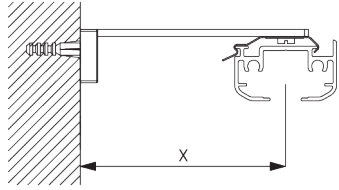

Min. wall distance louvres	X mm
89 mm	65
127 mm	85
Vertical Waves 89 mm	115
Vertical Waves 125 mm	140

SG 2614
Recess profile

SG 5118
Wedge

SG 6268
Hanger

D. WALL FITTING

Smart Fix

Smart Fix SG 11201 - SG 11204 and bracket SG 2616:
Screw SG 10395 (M4x6) needed

Square Smart Fix SG 11211 - SG 11214 and bracket SG 2616:
Screw SG 10395 (M4x6) needed

Universal Smart Fix SG 11154 - SG 11156 and bracket SG 2616:
Screw SG 10492 (M4x8) needed

Smart Fix	X mm
SG 11201 / SG 11211	72
SG 11202 / SG 11212	92
SG 11203 / SG 11213	112
SG 11204 / SG 11214	142
SG 11154	102-130
SG 11155	132-160
SG 11156	182-210
<i>Min. wall distance louvres</i>	
89 mm	65
127 mm	85
Vertical Waves 89 mm	115
Vertical Waves 125 mm	140