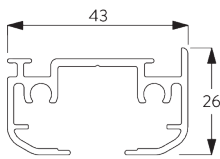

Features:

- Optimised light control
 - Mono controlled
 - Pull override protection
 - Louvre width: 127 mm (standard), 89 mm
 - Vertical Waves
 - Bendable
- 07/2024/V1

SYSTEM SPECIFICATIONS

A. SYSTEM DIMENSIONS

127 mm louvres: 5 m
89 mm louvres: 3.8 m

40 cm

4 m

200 g per louvre

Max. system widths

	127 mm 89 mm	5 m 3.8 m
	127 mm 89 mm	4 m 3.1 m
	127 mm 89 mm	4 m 3.1 m

Stack sizes

		100	150	200	250	300	350	400	450	500
127 mm		27	35	42	50	57	65	72	80	87
		21	25	28	32	36	39	43	47	50
89 mm		29	40	50	60	69	80			
		20	25	30	35	39	45			

(cm)

B. PROFILE

Profile and bending information

SG 2601
Profile

SG 2614
Recess profile

SG 2615
Recess profile

**C. HOW TO
MEASURE**

- A: System width
- B: System height
- C: Distance between floor and fabric
- D: Chain height
- E: Safety retainer SG 10731 min. 150 cm above floor