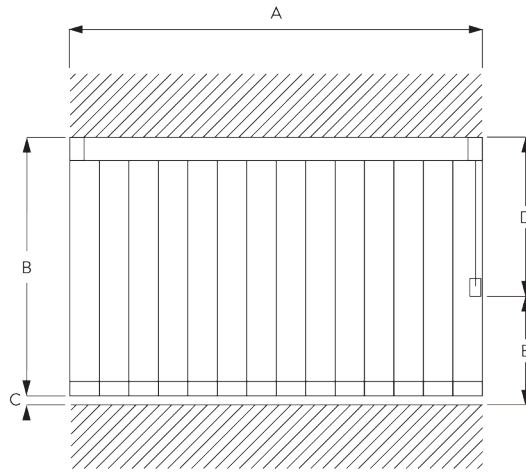

Features:

- Optimised light control
 - Mono controlled
 - Pull override protection
 - Louvre width: 127 mm (standard), 89 mm
 - Vertical Waves
 - Bendable
- 07/2024/V1

SYSTEM SPECIFICATIONS

A. SYSTEM DIMENSIONS

127 mm louvres: 5 m
89 mm louvres: 3.8 m

40 cm

4 m

200 g per louvre

Max. system widths

	127 mm 89 mm	5 m 3.8 m
	127 mm 89 mm	4 m 3.1 m
	127 mm 89 mm	4 m 3.1 m

Stack sizes

		100	150	200	250	300	350	400	450	500
127 mm		27	35	42	50	57	65	72	80	87
		21	25	28	32	36	39	43	47	50
89 mm		29	40	50	60	69	80			
		20	25	30	35	39	45			

(cm)

B. PROFILE

Profile and bending information

SG 2601
Profile

SG 2614
Recess profile

SG 2615
Recess profile

**C. HOW TO
MEASURE**

- A: System width
- B: System height
- C: Distance between floor and fabric
- D: Chain height
- E: Safety retainer SG 10731 min. 150 cm above floor

Light gap

**D. SPECIFICATION
TEXT**

Silent Gliss SG 2810 Chain Operated Vertical Blind System. Comprises aluminium profile SG 2601 supplied made to measure powder coated white or silver anodised. Assembled complete with mono control chain SG 2872 and rotation elements to suit louvre width 127mm SG 2623 / 89mm SG 2625. Top fixed with clamp SG 2616 at max 300mm centres + 1. Wall fixed with bracket SG 2616 in conjunction with SG Smart Fix brackets SG 11201-11204 / SG Square Smart Fix brackets SG 11211-11214 / SG Universal Smart Fix brackets SG 11154-11156 at 300mm centres + 1. Recess fixed option with recess profile SG 2614 and wedges SG 5118. Fabric supplied from Silent Gliss fabric range.