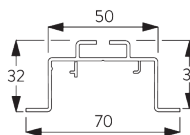

SG 2616
Bracket

C. RECESS FITTING

Recess profile SG 2615

Recess profile SG 2615 can not be bent!
One wedge SG 5118 per fixing point.
For detailed recess fitting, visit the Silent Gliss website.

Min. wall distance louvres	X mm
89 mm	65
127 mm	85
Vertical Waves 89 mm	115
Vertical Waves 125 mm	140

SG 2615
Recess profile

SG 5118
Wedge

Suspended ceiling / recess profile SG 2614 and hanger SG 6268

Recess profile SG 2614 can not be bent!
One wedge SG 5118 per fixing point.
For detailed recess fitting, visit the Silent Gliss website.

Min. wall distance louvres	X mm
89 mm	65
127 mm	85
Vertical Waves 89 mm	115
Vertical Waves 125 mm	140

SG 2614
Recess profile

SG 5118
Wedge

SG 6268
Hanger

D. WALL FITTING

Smart Fix

Smart Fix SG 11201 - SG 11204 and bracket SG 2616:
Screw SG 10395 (M4x6) needed

Square Smart Fix SG 11211 - SG 11214 and bracket SG 2616:
Screw SG 10395 (M4x6) needed

Universal Smart Fix SG 11154 - SG 11156 and bracket SG 2616:
Screw SG 10492 (M4x8) needed

Smart Fix	X mm
SG 11201 / SG 11211	72
SG 11202 / SG 11212	92
SG 11203 / SG 11213	112
SG 11204 / SG 11214	142
SG 11154	102-130
SG 11155	132-160
SG 11156	182-210
<i>Min. wall distance louvres</i>	
89 mm	65
127 mm	85
Vertical Waves 89 mm	115
Vertical Waves 125 mm	140