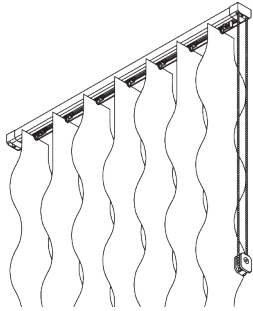

SG 2616
Bracket

SG 10395
Pan head screw M4x6

SG 10492
Pan head screw M4x8

SG 11201
Smart Fix 80 mm

SG 11202
Smart Fix 100 mm

SG 11203
Smart Fix 120 mm

SG 11204
Smart Fix 150 mm

SG 11211
Square Smart Fix 80 mm

SG 11212
Square Smart Fix 100 mm

SG 11213
Square Smart Fix 120 mm

SG 11214
Square Smart Fix 150 mm

SG 11154
Universal Smart Fix 120 mm

SG 11155
Universal Smart Fix 150 mm

SG 11156
Universal Smart Fix 200 mm

SYSTEM OPTIONS

A. VERTICAL WAVES

3D Vertical Waves only applicable with 125 mm louvres.

Wall ending

A: Wavy edge

B: Straight edge

**B. STACKING
VARIATIONS**

A: Single stack in one direction

B: Pair stack in two directions symmetrical

C: Pair stack in one direction asymmetrical

D: Pair stack in two directions asymmetrical

E: Multiple stacking in one direction symmetrical or asymmetrical

F: Centre stack