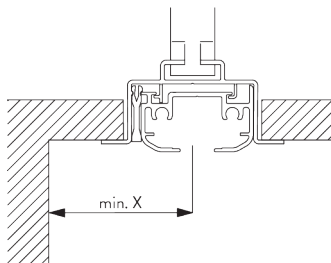

FITTING

**A. FITTING
INFORMATION**

For detailed fitting information, visit the Silent Gliss website.

Fixing points

B. CEILING FITTING

Bracket SG 2616

Min. wall distance louvres	X mm
89 mm	65
127 mm	85
Vertical Waves 89 mm	115
Vertical Waves 125 mm	140

SG 2616
Bracket

C. RECESS FITTING

Recess profile SG 2615

Recess profile SG 2615 can not be bent!
One wedge SG 5118 per fixing point.
For detailed recess fitting, visit the Silent Gliss website.

Min. wall distance louvres	X mm
89 mm	65
127 mm	85
Vertical Waves 89 mm	115
Vertical Waves 125 mm	140

SG 2615
Recess profile

SG 5118
Wedge

Suspended ceiling / recess profile SG 2614 and hanger SG 6268

Recess profile SG 2614 can not be bent!
One wedge SG 5118 per fixing point.
For detailed recess fitting, visit the Silent Gliss website.

Min. wall distance louvres	X mm
89 mm	65
127 mm	85
Vertical Waves 89 mm	115
Vertical Waves 125 mm	140

SG 2614
Recess profile

SG 5118
Wedge

SG 6268
Hanger

D. WALL FITTING

Smart Fix

Smart Fix SG 11201 - SG 11204 and bracket SG 2616:
Screw SG 10395 (M4x6) needed