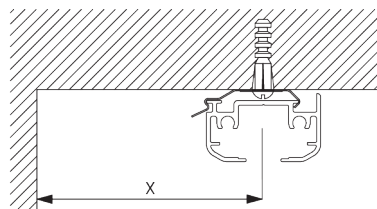

(cm)

B. PROFILE

Profile and bending information

SG 2601
Profile

SG 2614
Recess profile

SG 2615
Recess profile

**C. HOW TO
MEASURE**

- A: System width
- B: System height
- C: Distance between floor and fabric
- D: Chain height
- E: Safety retainer SG 10731 min. 150 cm above floor

FITTING

**A. FITTING
INFORMATION**

For detailed fitting information, visit the Silent Gliss website.

Fixing points

B. CEILING FITTING

Bracket SG 2616

Min. wall distance louvres	X mm
89 mm	65
127 mm	85
Vertical Waves 89 mm	115
Vertical Waves 125 mm	140

SG 2616
Bracket

C. RECESS FITTING

Recess profile SG 2615

Recess profile SG 2615 can not be bent!
One wedge SG 5118 per fixing point.
For detailed recess fitting, visit the Silent Gliss website.

Min. wall distance louvres	X mm
89 mm	65
127 mm	85
Vertical Waves 89 mm	115
Vertical Waves 125 mm	140