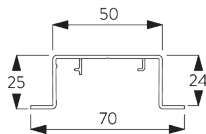

FITTING

**A. FITTING
INFORMATION**

For detailed fitting information, visit the Silent Gliss website.

Fixing points

B. CEILING FITTING

Bracket SG 2616

Min. wall distance louvres	X mm
89 mm	65
127 mm	85
Vertical Waves 89 mm	115
Vertical Waves 125 mm	140

SG 2616
Bracket

C. RECESS FITTING

Recess profile SG 2615

Recess profile SG 2615 can not be bent!
One wedge SG 5118 per fixing point.
For detailed recess fitting, visit the Silent Gliss website.

Min. wall distance louvres	X mm
89 mm	65
127 mm	85
Vertical Waves 89 mm	115
Vertical Waves 125 mm	140

Min. wall distance louvres	X mm
89 mm	65
127 mm	85
Vertical Waves 89 mm	115
Vertical Waves 125 mm	140

SG 2614
Recess profile

SG 5118
Wedge

SG 6268
Hanger

D. WALL FITTING

Smart Fix

Smart Fix SG 11201 - SG 11204 and bracket SG 2616:
Screw SG 10395 (M4x6) needed