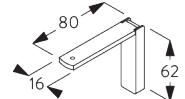

Min. wall distance louvres	X mm
89 mm	65
127 mm	85
Vertical Waves 89 mm	115
Vertical Waves 125 mm	140

SG 2614
Recess profile

SG 5118
Wedge

SG 6268
Hanger

D. WALL FITTING

Smart Fix

Smart Fix SG 11201 - SG 11204 and bracket SG 2616:
Screw SG 10395 (M4x6) needed

Square Smart Fix SG 11211 - SG 11214 and bracket SG 2616:
Screw SG 10395 (M4x6) needed

Universal Smart Fix SG 11154 - SG 11156 and bracket SG 2616:
Screw SG 10492 (M4x8) needed

Smart Fix	X mm
SG 11201 / SG 11211	72
SG 11202 / SG 11212	92
SG 11203 / SG 11213	112
SG 11204 / SG 11214	142
SG 11154	102-130
SG 11155	132-160
SG 11156	182-210
<i>Min. wall distance louvres</i>	
89 mm	65
127 mm	85
Vertical Waves 89 mm	115
Vertical Waves 125 mm	140

SG 2616
Bracket

SG 10395
Pan head screw M4x6

SG 10492
Pan head screw M4x8

SG 11201
Smart Fix 80 mm

SG 11202
Smart Fix 100 mm

SG 11203
Smart Fix 120 mm

SG 11204
Smart Fix 150 mm

SG 11211
Square Smart Fix 80 mm