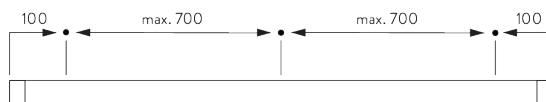

127 mm louvres: 5 m
89 mm louvres: 3.8 m

40 cm

4 m

200 g per louvre

Max. system widths

	127 mm 89 mm	5 m 3.8 m
	127 mm 89 mm	4 m 3.1 m
	127 mm 89 mm	4 m 3.1 m

Stack sizes

		100	150	200	250	300	350	400	450	500
127 mm		27	35	42	50	57	65	72	80	87
		21	25	28	32	36	39	43	47	50
89 mm		29	40	50	60	69	80			
		20	25	30	35	39	45			

(cm)

B. PROFILE

Profile and bending information

SG 2601
Profile

SG 2614
Recess profile

SG 2615
Recess profile

**C. HOW TO
MEASURE**

- A: System width
- B: System height
- C: Distance between floor and fabric
- D: Chain height
- E: Safety retainer SG 10731 min. 150 cm above floor

Light gap

**D. SPECIFICATION
TEXT**

Silent Gliss SG 2810 Chain Operated Vertical Blind System. Comprises aluminium profile SG 2601 supplied made to measure powder coated white or silver anodised. Assembled complete with mono control chain SG 2872 and rotation elements to suit louvre width 127mm SG 2623 / 89mm SG 2625. Top fixed with clamp SG 2616 at max 300mm centres + 1. Wall fixed with bracket SG 2616 in conjunction with SG Smart Fix brackets SG 11201-11204 / SG Square Smart Fix brackets SG 11211-11214 / SG Universal Smart Fix brackets SG 11154-11156 at 300mm centres + 1. Recess fixed option with recess profile SG 2614 and wedges SG 5118. Fabric supplied from Silent Gliss fabric range.

FITTING

**A. FITTING
INFORMATION**

For detailed fitting information, visit the Silent Gliss website.

Fixing points

B. CEILING FITTING

Bracket SG 2616

Min. wall distance louvres	X mm
89 mm	65
127 mm	85
Vertical Waves 89 mm	115
Vertical Waves 125 mm	140