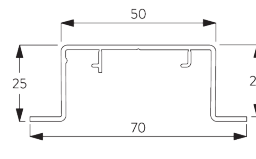

Features:

- Optimised light control
 - Mono controlled
 - Pull override protection
 - Louvre width: 127 mm (standard), 89 mm
 - Vertical Waves
 - Bendable
- 07/2024/V1

SYSTEM SPECIFICATIONS

A. SYSTEM DIMENSIONS

127 mm louvres: 5 m
89 mm louvres: 3.8 m

40 cm

4 m

200 g per louvre

Max. system widths

	127 mm 89 mm	5 m 3.8 m
	127 mm 89 mm	4 m 3.1 m
	127 mm 89 mm	4 m 3.1 m

Stack sizes

		100	150	200	250	300	350	400	450	500
127 mm		27	35	42	50	57	65	72	80	87
		21	25	28	32	36	39	43	47	50
89 mm		29	40	50	60	69	80			
		20	25	30	35	39	45			

(cm)

B. PROFILE

Profile and bending information

SG 2601
Profile

SG 2614
Recess profile

SG 2615
Recess profile

**C. HOW TO
MEASURE**

- A: System width
- B: System height
- C: Distance between floor and fabric
- D: Chain height
- E: Safety retainer SG 10731 min. 150 cm above floor