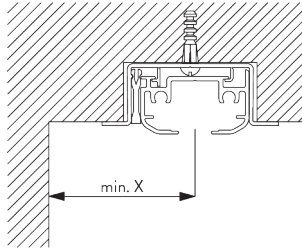

FITTING

**A. FITTING
INFORMATION**

For detailed fitting information, visit the Silent Gliss website.

Fixing points

B. CEILING FITTING

Bracket SG 2616

Min. wall distance louvres	X mm
89 mm	65
127 mm	85
Vertical Waves 89 mm	115
Vertical Waves 125 mm	140

SG 2616
Bracket

C. RECESS FITTING

Recess profile SG 2615

Recess profile SG 2615 can not be bent!
One wedge SG 5118 per fixing point.
For detailed recess fitting, visit the Silent Gliss website.

Min. wall distance louvres	X mm
89 mm	65
127 mm	85
Vertical Waves 89 mm	115
Vertical Waves 125 mm	140