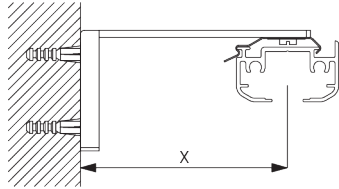

Min. wall distance louvres	X mm
89 mm	65
127 mm	85
Vertical Waves 89 mm	115
Vertical Waves 125 mm	140

SG 2614
Recess profile

SG 5118
Wedge

SG 6268
Hanger

D. WALL FITTING

Smart Fix

Smart Fix SG 11201 - SG 11204 and bracket SG 2616:
Screw SG 10395 (M4x6) needed

Square Smart Fix SG 11211 - SG 11214 and bracket SG 2616:
Screw SG 10395 (M4x6) needed

Universal Smart Fix SG 11154 - SG 11156 and bracket SG 2616:
Screw SG 10492 (M4x8) needed

Smart Fix	X mm
SG 11201 / SG 11211	72
SG 11202 / SG 11212	92
SG 11203 / SG 11213	112
SG 11204 / SG 11214	142
SG 11154	102-130
SG 11155	132-160
SG 11156	182-210
<i>Min. wall distance louvres</i>	
89 mm	65
127 mm	85
Vertical Waves 89 mm	115
Vertical Waves 125 mm	140