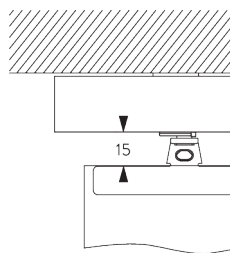

Light gap

**D. SPECIFICATION
TEXT**

Silent Gliss SG 2810 Chain Operated Vertical Blind System. Comprises aluminium profile SG 2601 supplied made to measure powder coated white or silver anodised. Assembled complete with mono control chain SG 2872 and rotation elements to suit louvre width 127mm SG 2623 / 89mm SG 2625. Top fixed with clamp SG 2616 at max 300mm centres + 1. Wall fixed with bracket SG 2616 in conjunction with SG Smart Fix brackets SG 11201-11204 / SG Square Smart Fix brackets SG 11211-11214 / SG Universal Smart Fix brackets SG 11154-11156 at 300mm centres + 1. Recess fixed option with recess profile SG 2614 and wedges SG 5118. Fabric supplied from Silent Gliss fabric range.

FITTING

**A. FITTING
INFORMATION**

For detailed fitting information, visit the Silent Gliss website.