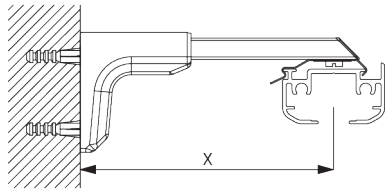

Min. wall distance louvres	X mm
89 mm	65
127 mm	85
Vertical Waves 89 mm	115
Vertical Waves 125 mm	140

SG 2614
Recess profile

SG 5118
Wedge

SG 6268
Hanger

D. WALL FITTING

Smart Fix

Smart Fix SG 11201 - SG 11204 and bracket SG 2616:
Screw SG 10395 (M4x6) needed

Square Smart Fix SG 11211 - SG 11214 and bracket SG 2616:
Screw SG 10395 (M4x6) needed

Universal Smart Fix SG 11154 - SG 11156 and bracket SG 2616:
Screw SG 10492 (M4x8) needed

Smart Fix	X mm
SG 11201 / SG 11211	72
SG 11202 / SG 11212	92
SG 11203 / SG 11213	112
SG 11204 / SG 11214	142
SG 11154	102-130
SG 11155	132-160
SG 11156	182-210
<i>Min. wall distance louvres</i>	
89 mm	65
127 mm	85
Vertical Waves 89 mm	115
Vertical Waves 125 mm	140