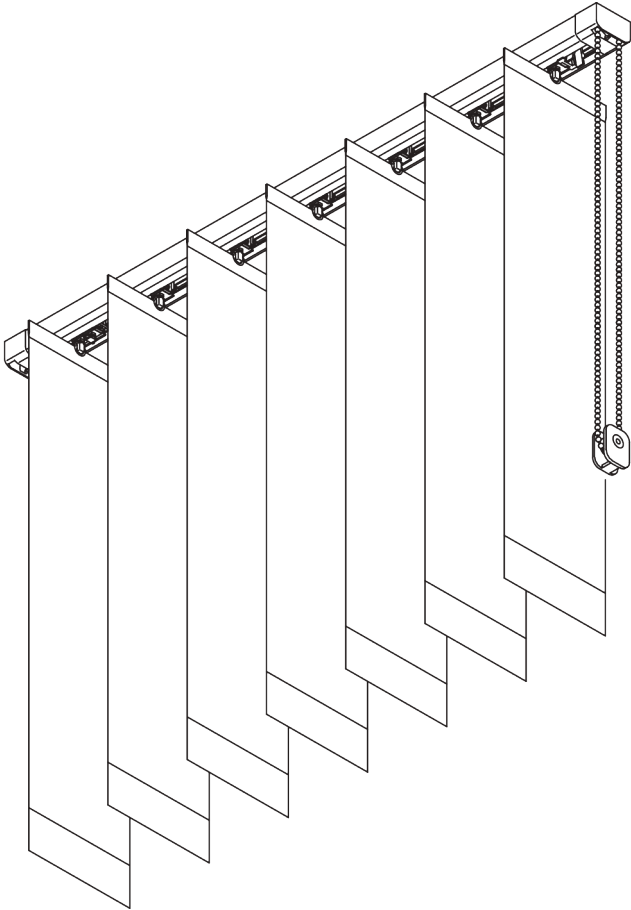

SG 2810

PRODUCT INFORMATION

- **Operation:** chain
- **Range:** S - M
- **Fitting:** ceiling, wall, recess
- **Colours:** white RAL 9016 or anodised aluminum, special colours possible
- **Fabrics:** refer to Silent Gliss fabric collection

Features:

- Optimised light control
 - Mono controlled
 - Pull override protection
 - Louvre width: 127 mm (standard), 89 mm
 - Vertical Waves
 - Bendable
- 07/2024/V1

SYSTEM SPECIFICATIONS

A. SYSTEM DIMENSIONS