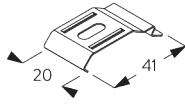

FITTING

**A. FITTING
INFORMATION**

For detailed fitting information, visit the Silent Gliss website.

Fixing points

B. CEILING FITTING

Bracket SG 2616

Min. wall distance louvres	X mm
89 mm	65
127 mm	85
Vertical Waves 89 mm	115
Vertical Waves 125 mm	140