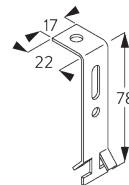

SG 2616
Bracket

C. RECESS FITTING

Recess profile SG 2615

Recess profile SG 2615 can not be bent!
One wedge SG 5118 per fixing point.
For detailed recess fitting, visit the Silent Gliss website.

Min. wall distance louvres	X mm
89 mm	65
127 mm	85
Vertical Waves 89 mm	115
Vertical Waves 125 mm	140

SG 2615
Recess profile

SG 5118
Wedge

Suspended ceiling / recess profile SG 2614 and hanger SG 6268

Recess profile SG 2614 can not be bent!
One wedge SG 5118 per fixing point.
For detailed recess fitting, visit the Silent Gliss website.

Min. wall distance louvres	X mm
89 mm	65
127 mm	85
Vertical Waves 89 mm	115
Vertical Waves 125 mm	140

SG 2614
Recess profile

SG 5118
Wedge

SG 6268
Hanger

D. WALL FITTING

Smart Fix

Smart Fix SG 11201 - SG 11204 and bracket SG 2616:
Screw SG 10395 (M4x6) needed

Square Smart Fix SG 11211 - SG 11214 and bracket SG 2616:
Screw SG 10395 (M4x6) needed

Universal Smart Fix SG 11154 - SG 11156 and bracket SG 2616:
Screw SG 10492 (M4x8) needed

Smart Fix	X mm
SG 11201 / SG 11211	72
SG 11202 / SG 11212	92
SG 11203 / SG 11213	112
SG 11204 / SG 11214	142
SG 11154	102-130
SG 11155	132-160
SG 11156	182-210
<i>Min. wall distance louvres</i>	
89 mm	65
127 mm	85
Vertical Waves 89 mm	115
Vertical Waves 125 mm	140