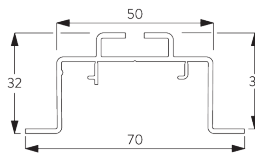

Features:

- Optimised light control
 - Mono controlled
 - Pull override protection
 - Louvre width: 127 mm (standard), 89 mm
 - Vertical Waves
 - Bendable
- 07/2024/V1

SYSTEM SPECIFICATIONS

A. SYSTEM DIMENSIONS

127 mm louvres: 5 m
89 mm louvres: 3.8 m

40 cm

4 m

200 g per louvre

Max. system widths

	127 mm 89 mm	5 m 3.8 m
	127 mm 89 mm	4 m 3.1 m
	127 mm 89 mm	4 m 3.1 m

Stack sizes

		100	150	200	250	300	350	400	450	500
127 mm		27	35	42	50	57	65	72	80	87
		21	25	28	32	36	39	43	47	50
89 mm		29	40	50	60	69	80			
		20	25	30	35	39	45			

(cm)

B. PROFILE

Profile and bending information

SG 2601
Profile

SG 2614
Recess profile

SG 2615
Recess profile

**C. HOW TO
MEASURE**

- A: System width
- B: System height
- C: Distance between floor and fabric
- D: Chain height
- E: Safety retainer SG 10731 min. 150 cm above floor