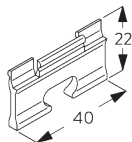

SG 2616
Bracket

C. RECESS FITTING

Recess profile SG 2615

Recess profile SG 2615 can not be bent!
One wedge SG 5118 per fixing point.
For detailed recess fitting, visit the Silent Gliss website.

Min. wall distance louvres	X mm
89 mm	65
127 mm	85
Vertical Waves 89 mm	115
Vertical Waves 125 mm	140

SG 2615
Recess profile

SG 5118
Wedge

Suspended ceiling / recess profile SG 2614 and hanger SG 6268

Recess profile SG 2614 can not be bent!
One wedge SG 5118 per fixing point.
For detailed recess fitting, visit the Silent Gliss website.

Min. wall distance louvres	X mm
89 mm	65
127 mm	85
Vertical Waves 89 mm	115
Vertical Waves 125 mm	140

SG 2614
Recess profile

SG 5118
Wedge

SG 6268
Hanger

D. WALL FITTING

Smart Fix

Smart Fix SG 11201 - SG 11204 and bracket SG 2616:
Screw SG 10395 (M4x6) needed