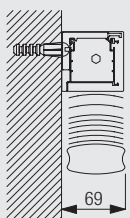

Side guides for stabilising blind system and sloped applications (up to 15°) from vertical.

A and B: Fitting of side guides inside window frame
 (A: detail eyelet / B: detail wireholder)
 C: Fitting of side guides onto front of window frame

Bracket positioning

Fitting Options

Ceiling fix

8920
 Universal bracket

Wall fix

8920
 Universal bracket

Please note: When fitting in a recess, a minimum gap of 90mm must be allowed.

8910