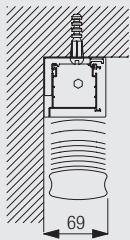

Side guides for stabilising blind system and sloped applications (up to 15°) from vertical.

A and B: Fitting of side guides inside window frame
 (A: detail eyelet / B: detail wireholder)
 C: Fitting of side guides onto front of window frame

The system 8910 can be equipped with side-guides wires and can therefore also be used for sloped up to 15° incline from vertical.

Fitting Information

WARNING

Young children can be strangled by loops in pullcords, chains, tapes and inner cords that operate the product. To avoid strangulation and entanglement, keep cords out of the reach of young children. Cords may become wrapped around a child's neck. Move beds, cots and furniture away from window covering cords. Do not tie cords together. Make sure cords do not twist to create a loop.

Bracket positioning

Fitting Options

Ceiling fix

8920
 Universal bracket

Wall fix

8920
 Universal bracket

Please note: When fitting in a recess, a minimum gap of 90mm must be allowed.

8910