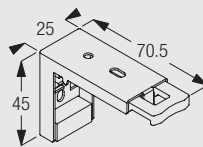

Side guides for stabilising blind system and sloped applications (up to 15°) from vertical.

A and B: Fitting of side guides inside window frame
 (A: detail eyelet / B: detail wireholder)
 C: Fitting of side guides onto front of window frame

The system 8910 can be equipped with side-guides wires and can therefore also be used for sloped up to 15° incline from vertical.

Fitting Information

WARNING

Young children can be strangled by loops in pullcords, chains, tapes and inner cords that operate the product. To avoid strangulation and entanglement, keep cords out of the reach of young children. Cords may become wrapped around a child's neck. Move beds, cots and furniture away from window covering cords. Do not tie cords together. Make sure cords do not twist to create a loop.

Bracket positioning

Fitting Options

Ceiling fix

8920
 Universal bracket

Wall fix

8920
 Universal bracket

Please note: When fitting in a recess, a minimum gap of 90mm must be allowed.

8910