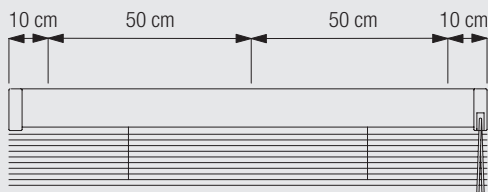

Bracket positioning

Fitting Options

Ceiling fix

Wall fix

Please note: When fitting in a recess, a minimum gap of 90mm must be allowed.

8910