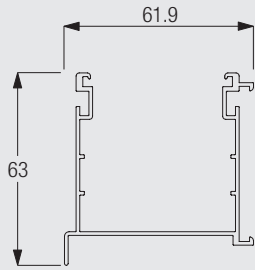

8910

Profile and Bending Information

8902

Cannot be bent

Specification Information - download from www.silentgliss.co.uk (password required).

Silent Gliss 8910 system mono control Venetian blind. Overall widthcm, overall dropcm. Single cord operation RHS/LHS. Aluminium headrail incorporating matching slat. Slat colour to be chosen from Silent Gliss 50mm range. System to be fixed with Silent Gliss universal brackets 8920 to ceiling or wall at 500mm intervals plus one at 100mm from each end.

System Dimensions

243 cm (Wood and
Leather)
360 cm (Alu)

65cm

275 cm (Wood and
Leather)
360 cm (Alu)

4.6 m² (Wood and
Leather)
10 m² (Alu)

Slat stack height calculation

Material	Slat width	Blind Drop	Blind Drop							
			60cm	90cm	120cm	150cm	180cm	210cm	240cm	270cm
Wooden	50mm	X	12.0cm	14.5cm	17.0cm	19.5cm	22.0cm	24.5cm	27.0cm	29.5cm
	50mm	X	14.0cm	16.0cm	18.0cm	20.0cm	22.0cm	24.0cm	26.0cm	28.0cm
Leather	50mm	X	10.2cm	13.2cm	16.7cm					
	50mm	X								
Aluminium	50mm	X								
	50mm	X								