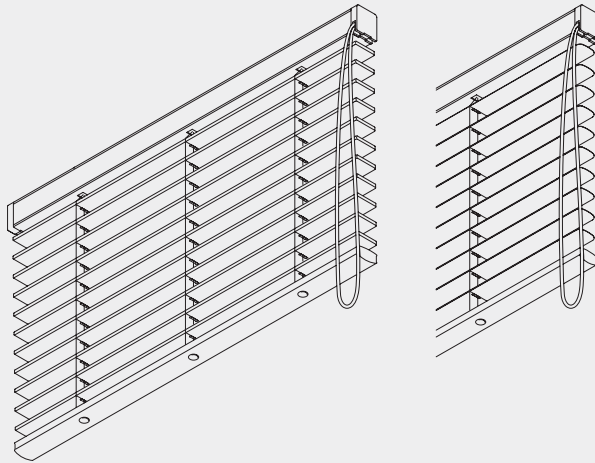

Venetian Blind Systems

Cord Operated Venetian Blind System

Silent Gliss® 8910

Wooden, Aluminium and Leather

Product Information

- Luxurious mono controlled 50mm Venetian blind system - one single cord permits raising, lowering and tilting of the slats.
- Features unique 'continuous drop' action.
- Available with real wood, aluminium or leather slats.
- Matching slat is inserted into the headrail, preventing the need for a valance.
- Wide and attractive slat colour choice.
- Available with fabric tapes, excluding leather slats (extra cost).
- Made to measure.
- The wooden slats can be made flame retardant (extra costs).
- Side-guide option available.

8910

Profile and Bending Information

8902

Cannot be bent

Specification Information - download from www.silentgliss.co.uk (password required).

Silent Gliss 8910 system mono control Venetian blind. Overall widthcm, overall dropcm. Single cord operation RHS/LHS. Aluminium headrail incorporating matching slat. Slat colour to be chosen from Silent Gliss 50mm range. System to be fixed with Silent Gliss universal brackets 8920 to ceiling or wall at 500mm intervals plus one at 100mm from each end.

System Dimensions

243 cm (Wood and
Leather)
360 cm (Alu)

65cm

275 cm (Wood and
Leather)
360 cm (Alu)

4.6 m² (Wood and
Leather)
10 m² (Alu)

Slat stack height calculation

Material	Slat width	Blind Drop	Blind Drop							
			60cm	90cm	120cm	150cm	180cm	210cm	240cm	270cm
Wooden	50mm	X	12.0cm	14.5cm	17.0cm	19.5cm	22.0cm	24.5cm	27.0cm	29.5cm
	50mm	X	14.0cm	16.0cm	18.0cm	20.0cm	22.0cm	24.0cm	26.0cm	28.0cm
Leather	50mm	X	10.2cm	13.2cm	16.7cm					
	50mm	X								
Aluminium	50mm	X								
	50mm	X								