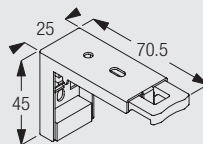

The system 8910 can be equipped with side-guides wires and can therefore also be used for sloped up to 15° incline from vertical.

Fitting Information

WARNING

Young children can be strangled by loops in pullcords, chains, tapes and inner cords that operate the product. To avoid strangulation and entanglement, keep cords out of the reach of young children. Cords may become wrapped around a child's neck. Move beds, cots and furniture away from window covering cords. Do not tie cords together. Make sure cords do not twist to create a loop.

Bracket positioning

Fitting Options

Ceiling fix

8920
 Universal bracket

Wall fix

8920
 Universal bracket

Please note: When fitting in a recess, a minimum gap of 90mm must be allowed.

8910