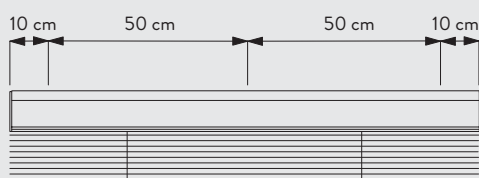

Fitting Information

Bracket positioning