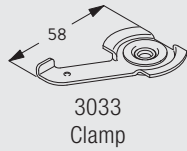

Fitting Information

Bracket positioning

8960

Fitting Options

Ceiling fitting

Wall fitting

Please note: When fitting in a recess, a minimum gap of 110mm must be allowed.

Standard Accessories

3003 Clamp

8935 Profile

8936 Profile

11095 Motor 230V

11096 Motor 230 V, radio receiver

8960

Silent Gliss Motors 11095 / 11096

- Torque: 6 Nm
- Voltage: 230 V 50 Hz
- Current: 0.57 A
- Thermal overload protection
- CE Standard
- Electronical limit setting
- Weight: 2 kg