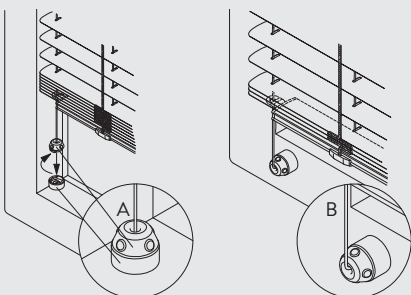

* These colour combinations are recommended, however any other combination is available. Various components can also be colour coordinated/painted at extra cost.

An actual slat is inserted into the headrail for perfect matching of colours and materials to avoid the need to fit a cumbersome valance.

Silent Gliss offers premium customisation for its venetian range. Silent Gliss recommends combinations shown in above chart. Further customisation to match customer wishes is possible.

For leather slat blinds there is the option of a leather covered headrail at an additional cost.

Leather covered slats cannot be specified with decorative (external) slat tapes. The blind hardware is supplied matching the slat colour.

Side guides for stabilising blind system and sloped applications (up to 15°) from vertical.

A and B: Fitting of side guides inside window frame (A: detail eyelet / B: detail wireholder)
C: Fitting of side guides onto front of window frame