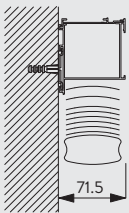

Fitting Information

Bracket positioning

8960

Fitting Options

Ceiling fitting

Wall fitting

Please note: When fitting in a recess, a minimum gap of 110mm must be allowed.

Standard Accessories