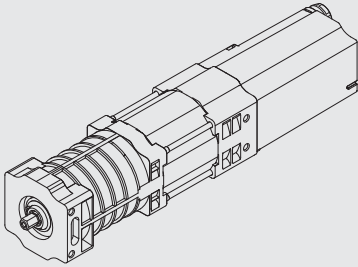

3003 Clamp

8935 Profile

8936 Profile

11095 Motor 230V

11096 Motor 230 V, radio receiver

8960

Silent Gliss Motors 11095 / 11096

- Torque: 6 Nm
- Voltage: 230 V 50 Hz
- Current: 0.57 A
- Thermal overload protection
- CE Standard
- Electronical limit setting
- Weight: 2 kg