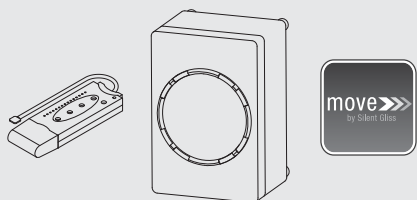

Silent Gliss Move App