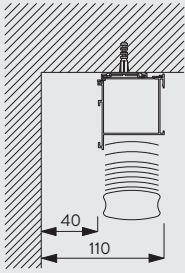

Fitting Information

Bracket positioning

8960

Fitting Options

Ceiling fitting

Wall fitting

Please note: When fitting in a recess, a minimum gap of 110mm must be allowed.

Standard Accessories