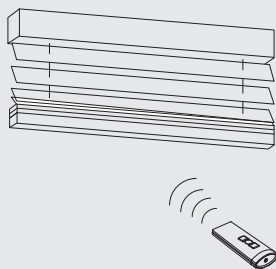

The system 8910 is suitable with side-guide wires and therefore usable for sloped applications up to 15° incline from vertical.

Radio Remote Control System Silent Gliss 9940