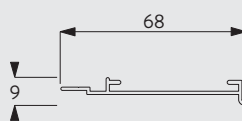

8960

Profile and Bending Information

8935

Cannot be bent

8936

Cannot be bent

System Dimensions

243 cm (Wood and Leather)
360 cm (Alu)

65cm

275cm (Wood and Leather)
360 cm (Alu)

4.6m² (Wood and Leather)
10 m² (Alu)

Slat stack height calculation

Material	Slat width	Blind Drop	Blind Drop							
			60cm	90cm	120cm	150cm	180cm	210cm	240cm	270cm
Wooden	50mm	X	12.0cm	14.5cm	17.0cm	19.5cm	22.0cm	24.5cm	27.0cm	29.5cm
	50mm	X	16.0cm	18.0cm	20.0cm	22.0cm	24.0cm	26.0cm	28.0cm	30.0cm
Leather	50mm	X	10.2cm	13.2cm	16.7cm					
	50mm	X	10.2cm	13.2cm	16.7cm					