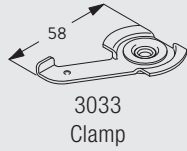

Fitting Information

Bracket positioning

8960

Fitting Options

Ceiling fitting

Wall fitting

Please note: When fitting in a recess, a minimum gap of 110mm must be allowed.

Standard Accessories

3003 Clamp

8935 Profile

8936 Profile

11095 Motor 230V

11096 Motor 230 V, radio receiver

8960

Silent Gliss Motors 11095 / 11096

- Torque: 6 Nm
- Voltage: 230 V 50 Hz
- Current: 0.57 A
- Thermal overload protection
- CE Standard
- Electronical limit setting
- Weight: 2 kg