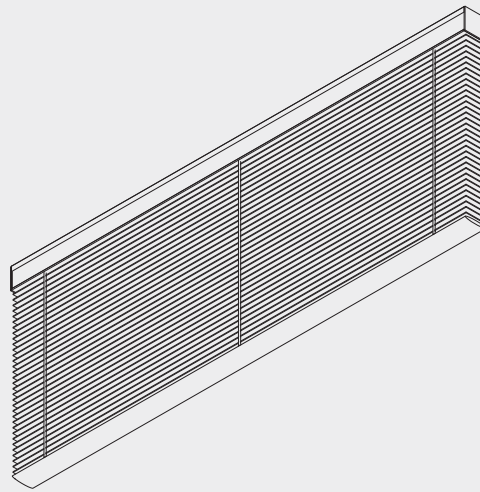

Venetian Blind Systems

Motorised Venetian Blind System

Silent Gliss® 8960

Wood, Leather or Aluminium

Product Information

- Luxurious motorised Venetian blind system.
- Available with wood, leather or aluminium slats.
- Headrail covered with matching slat.
- Wide and attractive slat colour choice.
- Available with fabric tapes.
- Made to measure.
- Option (extra costs): flame retardancy of wooden slats.
- Option: side-guide available.
- Applicable with Radio Remote Control System 9940 and Silent Gliss Move app.

8960

Profile and Bending Information

8935

Cannot be bent

8936

Cannot be bent

System Dimensions

243 cm (Wood and Leather)
360 cm (Alu)

65cm

275cm (Wood and Leather)
360 cm (Alu)

4.6m² (Wood and Leather)
10 m² (Alu)

Slat stack height calculation

Material	Slat width	Blind Drop	Blind Drop							
			60cm	90cm	120cm	150cm	180cm	210cm	240cm	270cm
Wooden	50mm	X	12.0cm	14.5cm	17.0cm	19.5cm	22.0cm	24.5cm	27.0cm	29.5cm
	50mm	X	16.0cm	18.0cm	20.0cm	22.0cm	24.0cm	26.0cm	28.0cm	30.0cm
Leather	50mm	X	10.2cm	13.2cm	16.7cm					
	50mm	X	10.2cm	13.2cm	16.7cm					