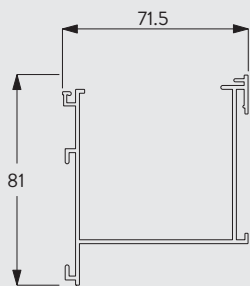

8960

Profile and Bending Information

8935

Cannot be bent

8936

Cannot be bent

System Dimensions

243 cm (Wood and Leather)
360 cm (Alu)

65cm

275cm (Wood and Leather)
360 cm (Alu)

4.6m² (Wood and Leather)
10 m² (Alu)

Slat stack height calculation

Material	Slat width	Blind Drop	Blind Drop							
			60cm	90cm	120cm	150cm	180cm	210cm	240cm	270cm
Wooden	50mm	X	12.0cm	14.5cm	17.0cm	19.5cm	22.0cm	24.5cm	27.0cm	29.5cm
	50mm	X	16.0cm	18.0cm	20.0cm	22.0cm	24.0cm	26.0cm	28.0cm	30.0cm
Leather	50mm	X	10.2cm	13.2cm	16.7cm					
	50mm	X	10.2cm	13.2cm	16.7cm					